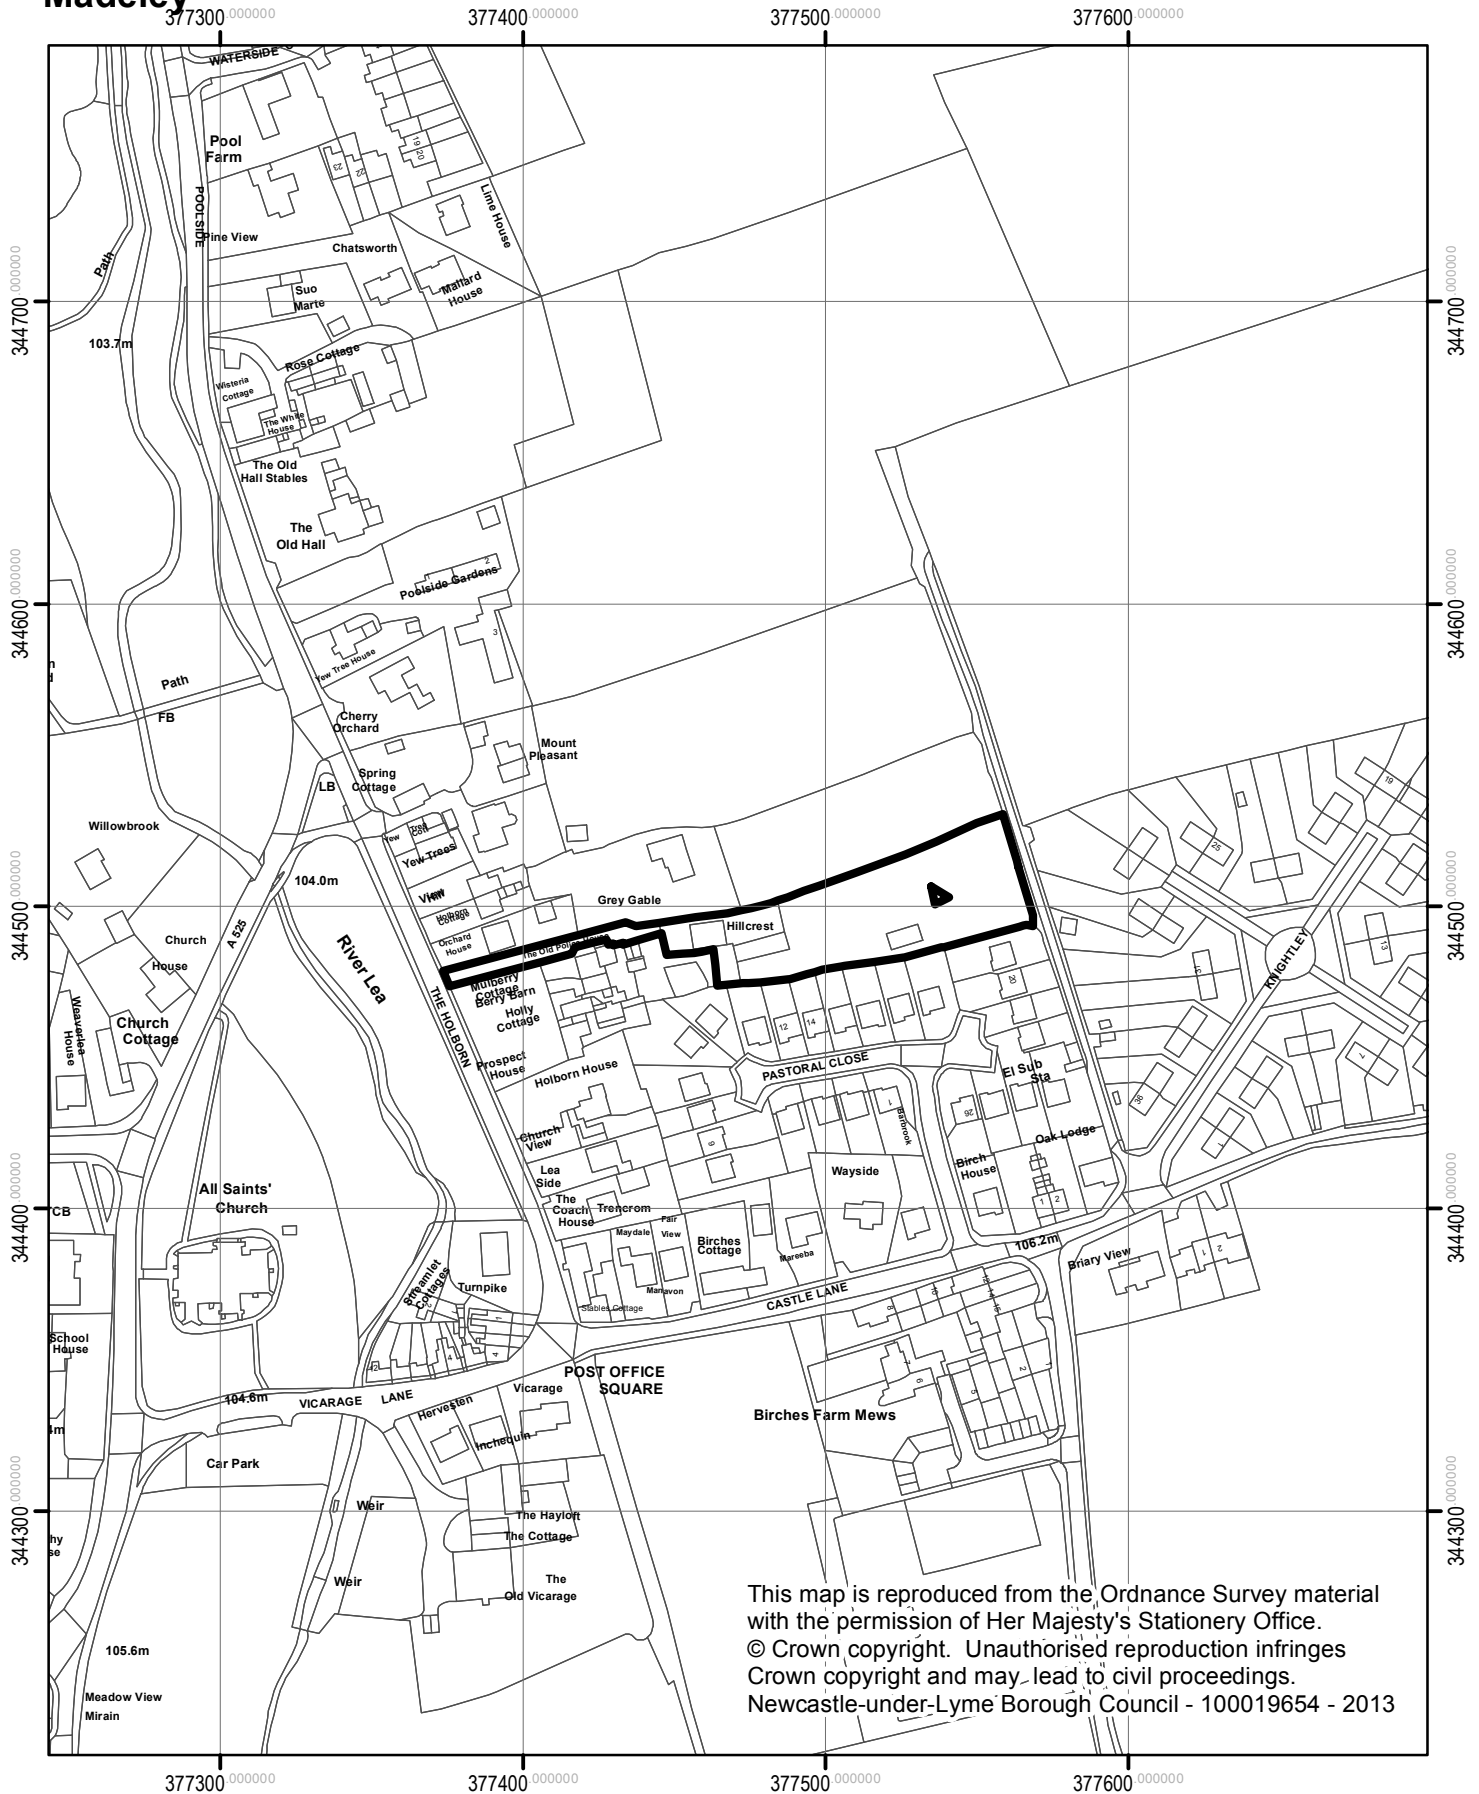

17/00241/FUL  
Hillcrest  
The Holborn  
Madeley

NEWCASTLE-UNDER-LYME  
BOROUGH COUNCIL

This map is reproduced from the Ordnance Survey material with the permission of Her Majesty's Stationery Office.  
© Crown copyright. Unauthorised reproduction infringes Crown copyright and may lead to civil proceedings.  
Newcastle-under-Lyme Borough Council - 100019654 - 2013